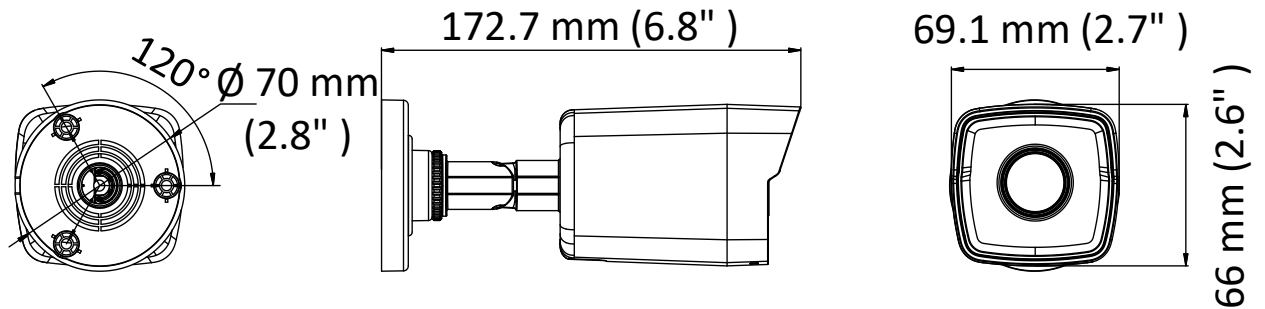

Dimension

Accessory

Distributed by

HIKVISION®

Headquarters

No.555 Qianmo Road, Binjiang District,
Hangzhou 310051, China
T +86-571-8807-5998
overseasbusiness@hikvision.com

Hikvision USA
T +1-909-895-0400
sales.usa@hikvision.com

Hikvision Italy
T +39-0438-6902
info.it@hikvision.com

Hikvision Singapore
T +65-6684-4718
sg@hikvision.com

Hikvision Africa
T +27 (10) 0351172
sale.africa@hikvision.com

Hikvision Europe
T +31-23-55-42-770
info.eu@hikvision.com

Hikvision France
T +33(0)1-85-330-450
info.fr@hikvision.com

Hikvision Oceania
T +61-2-8599-4233
salesau@hikvision.com

Hikvision Hong Kong
T +852-2151-1761

Hikvision Middle East
T +971-4-8816086
salesme@hikvision.com

Hikvision Spain
T +34-91-737-16-55
info.es@hikvision.com

Hikvision Canada
T +1-909-895-0400
sales.usa@hikvision.com

Hikvision Russia
T +7-495-669-67-99
saleru@hikvision.com

Hikvision Poland
T +48-22-460-01-50
potand@hikvision.com

Hikvision Korea
T +82-31-731-8841
sales.korea@hikvision.com

Hikvision India
T +91-22-28469900
sales@pramahikvision.com

Hikvision UK
T +01628-902140
support.uk@hikvision.com

Hikvision Brazil
T +55 11 3318-0050
Latam.support@hikvision.com